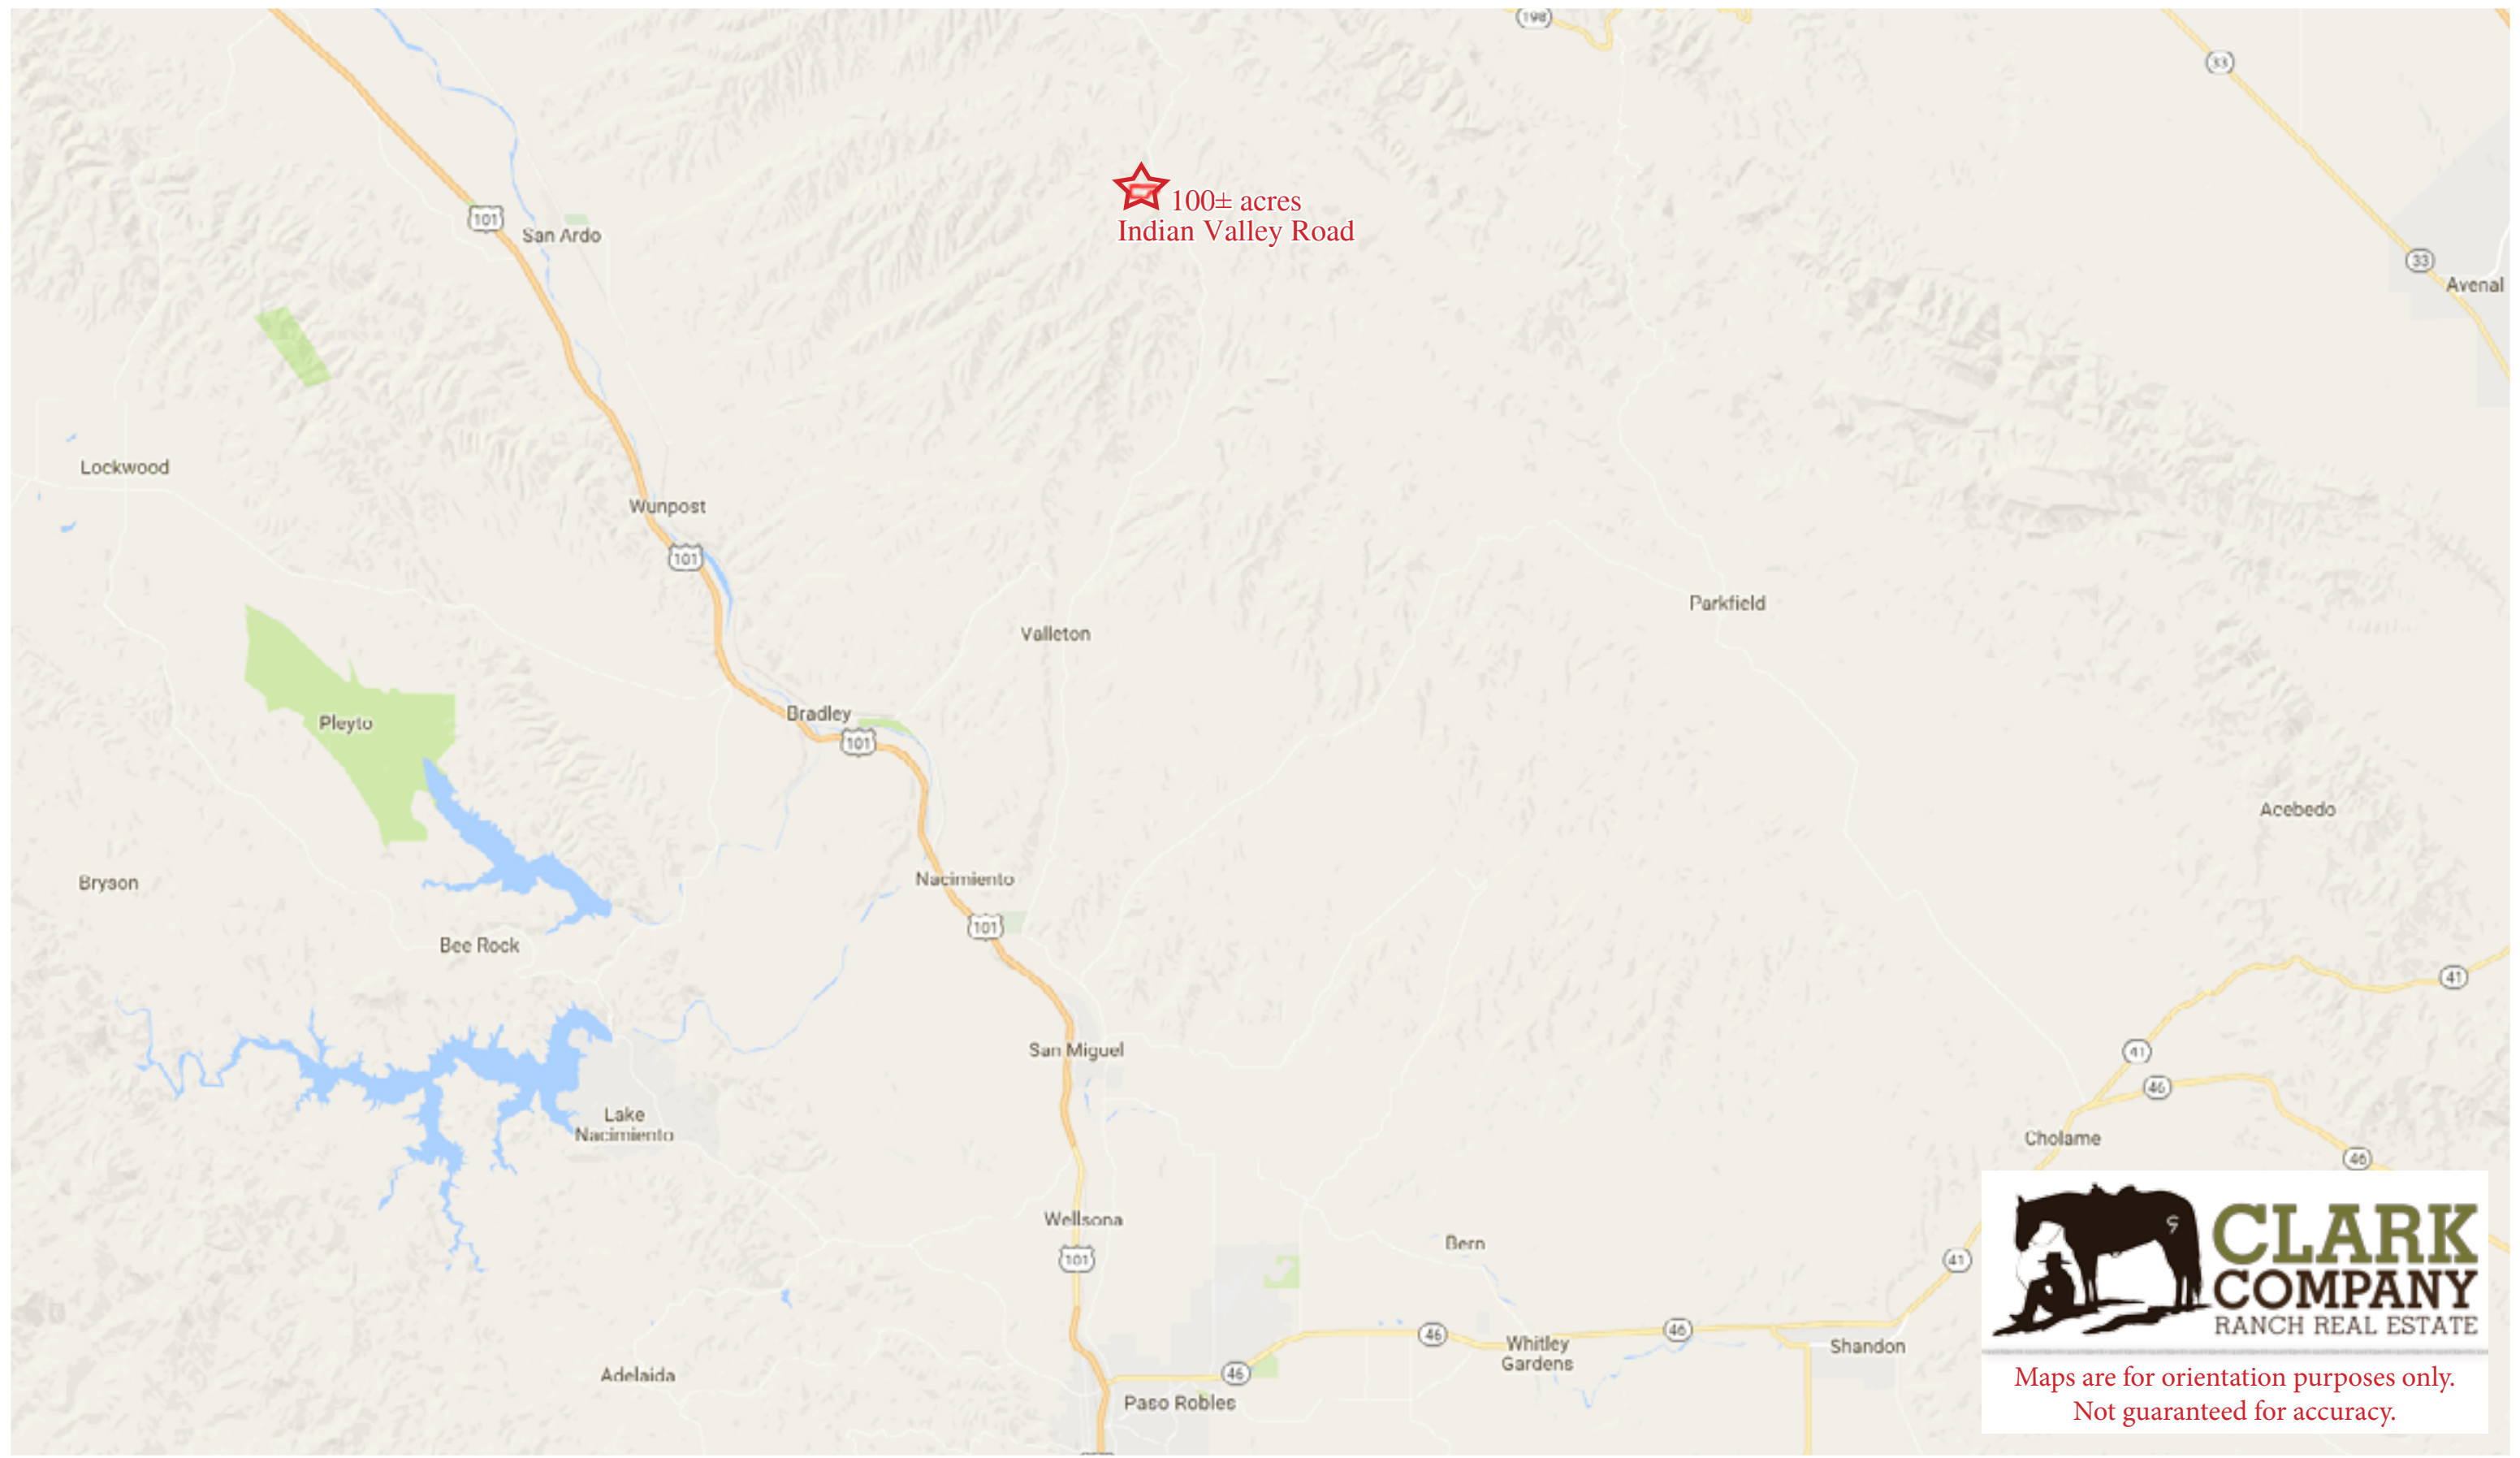

INDIAN VALLEY ROAD

- 100± acres -

Indian Valley Road | San Miguel, California 93451

Maps are for orientation purposes only.
Not guaranteed for accuracy.

THE ENCLOSED INFORMATION HAS BEEN OBTAINED FROM SOURCES THAT WE DEEM RELIABLE; HOWEVER, IT IS NOT GUARANTEED BY CLARK COMPANY AND IS PRESENTED SUBJECT TO CORRECTIONS, ERRORS, PRIOR SALE, CHANGES OR WITHDRAWAL FROM THE MARKET WITHOUT NOTICE.